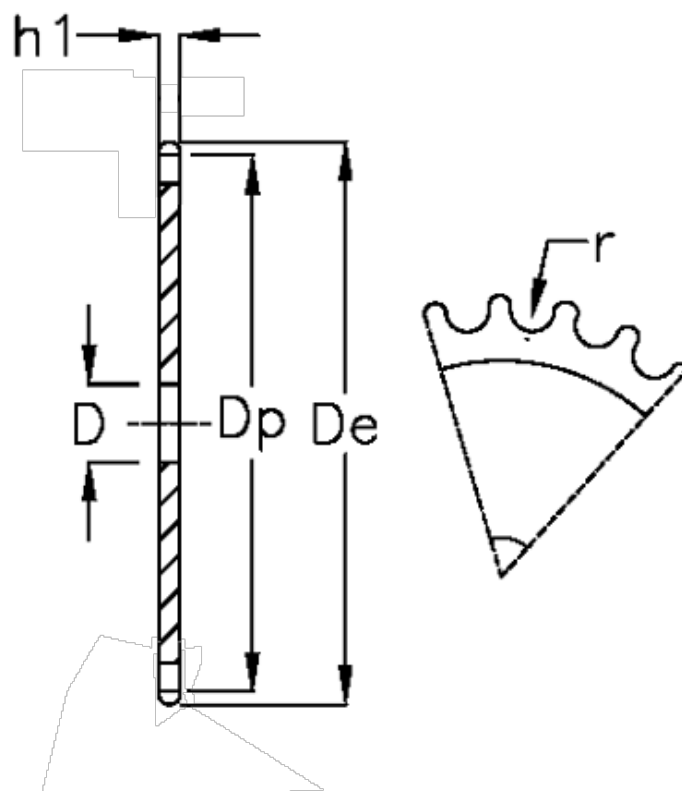

Article number: 616021008047

Description: Plate wheel 16 B-1 Z=47 simplex

Measures

C	= 3
D	= 25
De	= 393.2
Dp	= 380.29
For chain size	= 1 tomme x 17,02 mm
For chain type	= 16 B-1
h1	= 16.2
Number of teeth	= 47

$r = 15.88$